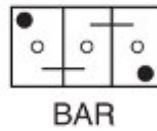

Specifications

Type	345
Volt	6
Ah/20	112
CCA/EN	400
Length (m.m.)	265
Width (m.m.)	174
Height (m.m.)	217
Weight, dry (kg)	13,4
Polarity	0
Box	Hard Rubber
DIN	09811
Recommended Charge Rate (Amps)	5
Country of origin	Denmark