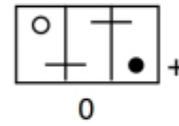

Specifications

Type	345
Volt	6
Ah/20	112
CCA/EN	400
Length (m.m.)	265
Width (m.m.)	174
Height (m.m.)	217
Weight, dry (kg)	13,4
Polarity	0
Box	Hard Rubber
DIN	09811
Recommended Charge Rate (Amps)	5
Country of origin	Denmark